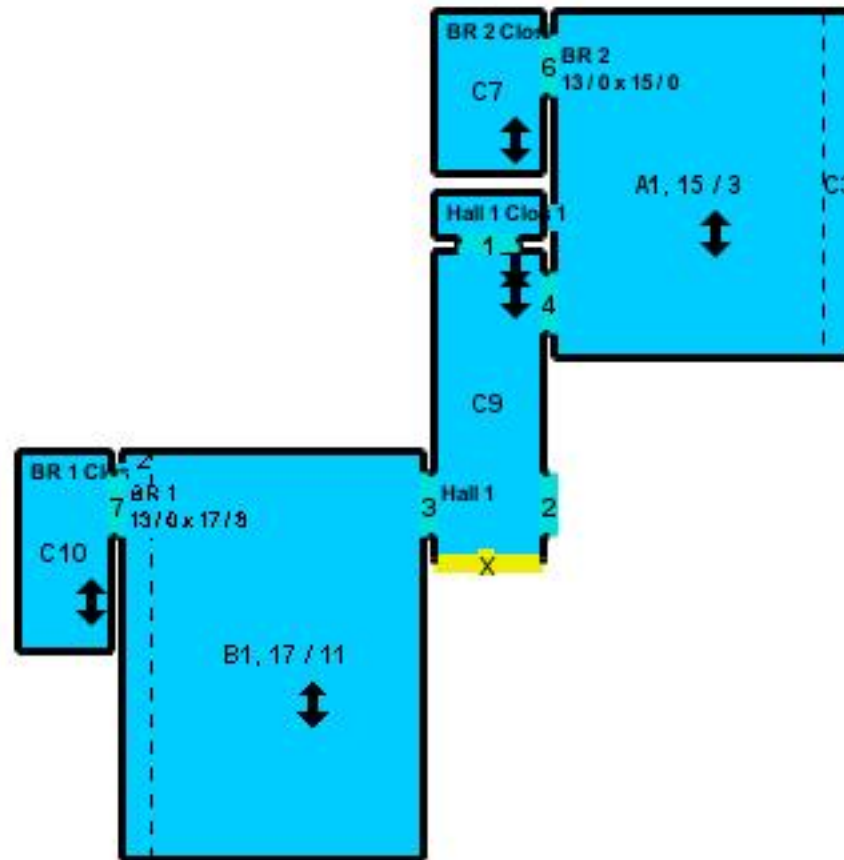

Floor Plan Details - Level: MAIN

Note to Installer: ONLY use installer cut sheet for cross-cut values.